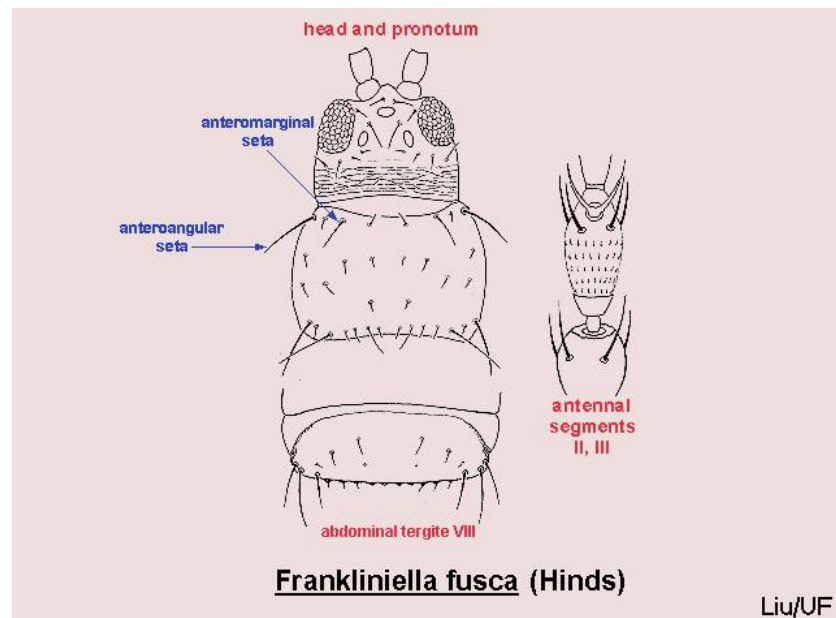

Thrips vectors of tomato spotted wilt tospovirus

Thrips feeding damage

Thrips tabaci - Onion thrips

Thrips tabaci – onion thrips

Photo by Alton James

Frankliniella occidentalis -western flower
thrips

Distribution Maps of Quarantine Pests for Europe

Frankliniella occidentalis

National record

Subnational record

Present

Present only in some areas

Frankliniella fusca

Whiteflies

Two economically important species:

Trialeurodes vaporariorum – greenhouse whitefly

Bemisia tabaci – sweetpotato whitefly

vector of several geminiviruses

Trialeurodes vaporariorum - greenhouse whitefly

Greenhouse whiteflies hold their wings flat against their body

Photo by Ken Gray, Oregon State

Bemisia tabaci - sweetpotato whitefly

Adult *B. tabaci* hold their wings tent-like over their abdomens